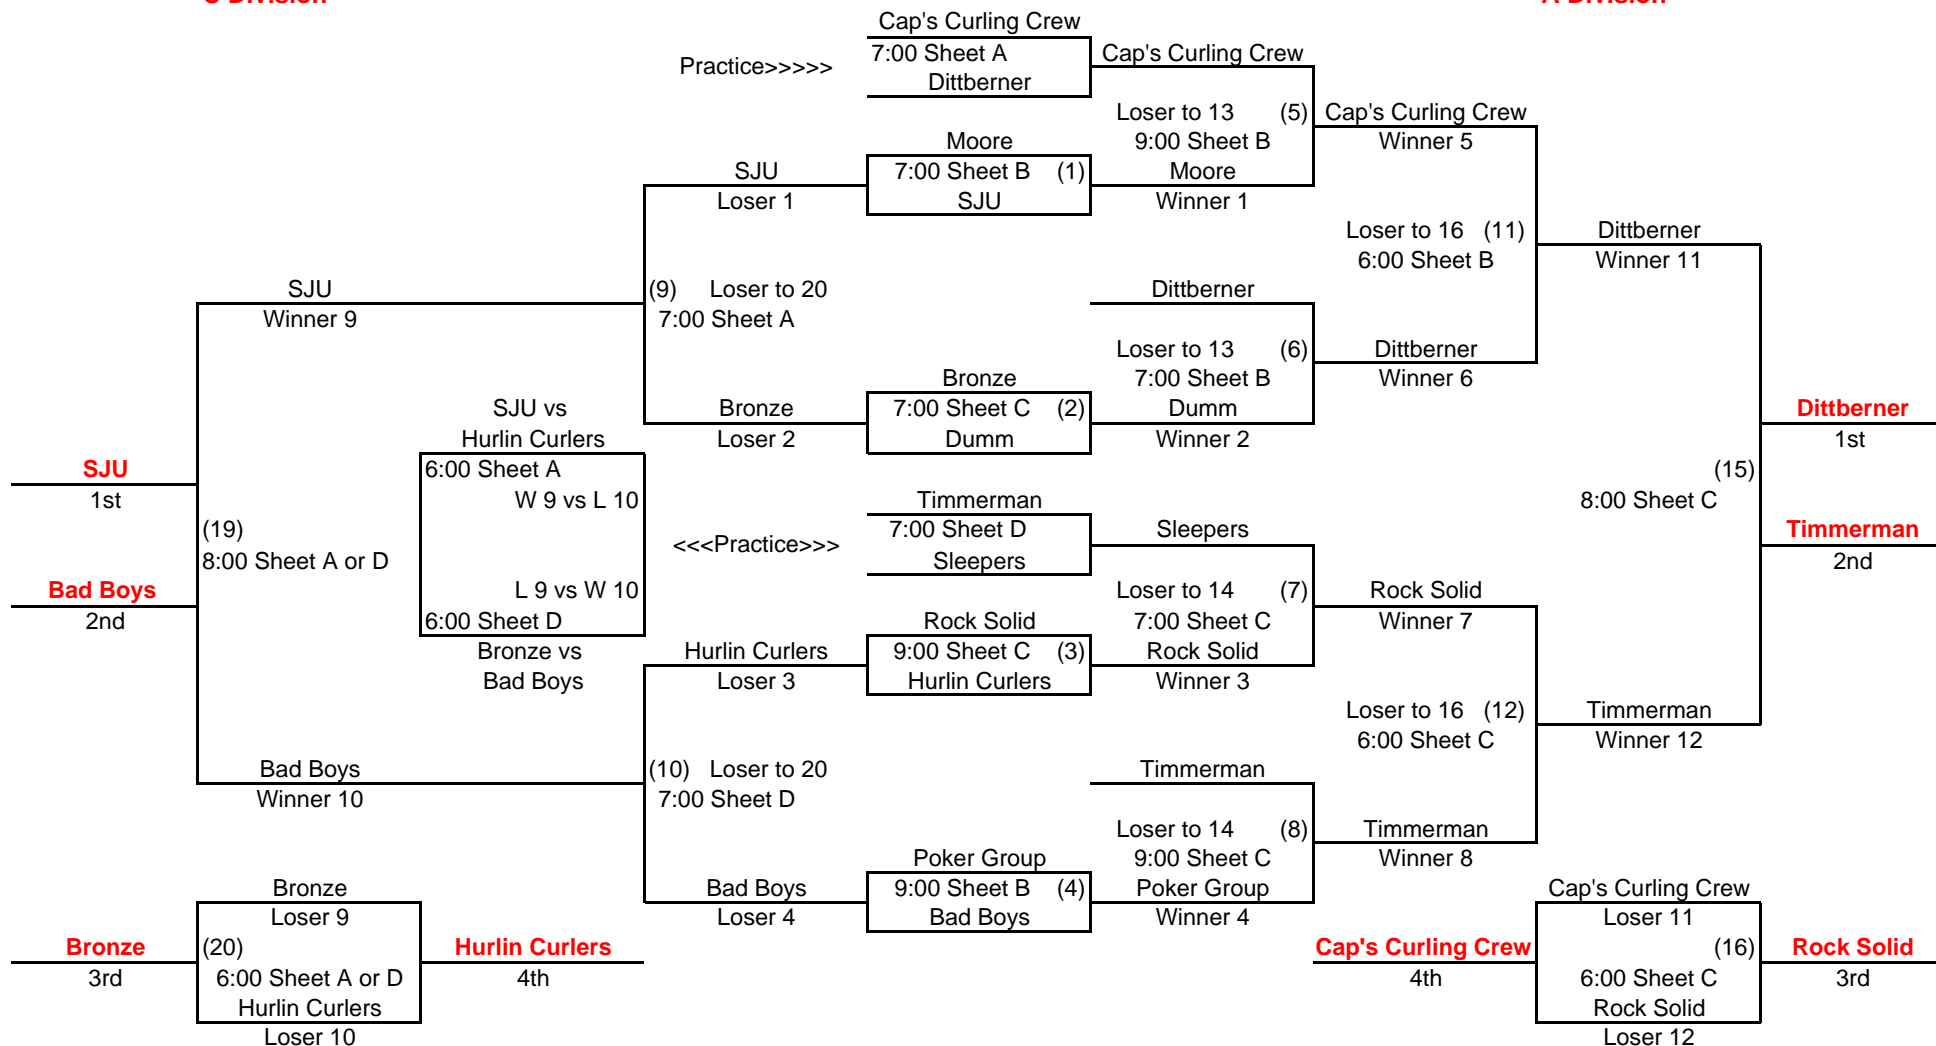

Feb 29
6:00-8:00

Feb 22
6:00-8:00

Feb 15
7:00-9:00

Feb 8
7:00-9:00

Feb 15
7:00-9:00

Feb 22
6:00-8:00

Feb 29
6:00-8:00

Vikingland Curling Club 2011-2012 Playdowns

C Division

A Division

Feb 22
6:00-8:00

Feb 29
6:00-8:00

B Division