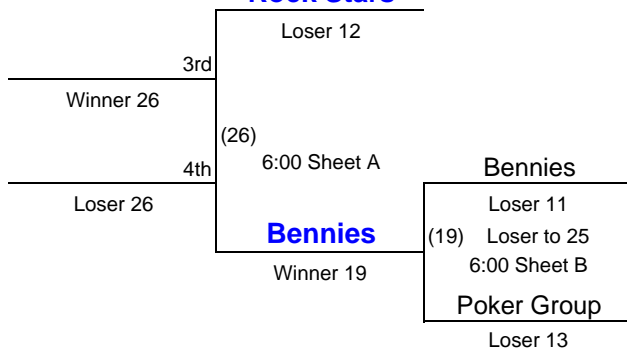

Feb 27
6:00 & 8:30

Feb 20
6:00 & 8:15

Feb 13
6:00 & 8:15

Feb 6
6:00 & 8:15

Feb 13
6:00 & 8:15

Feb 20
6:00 & 8:15

Feb 27
6:00 & 8:30

Vikingland Curling Club 2012-2013 Playdowns

C Division

Rock Stars